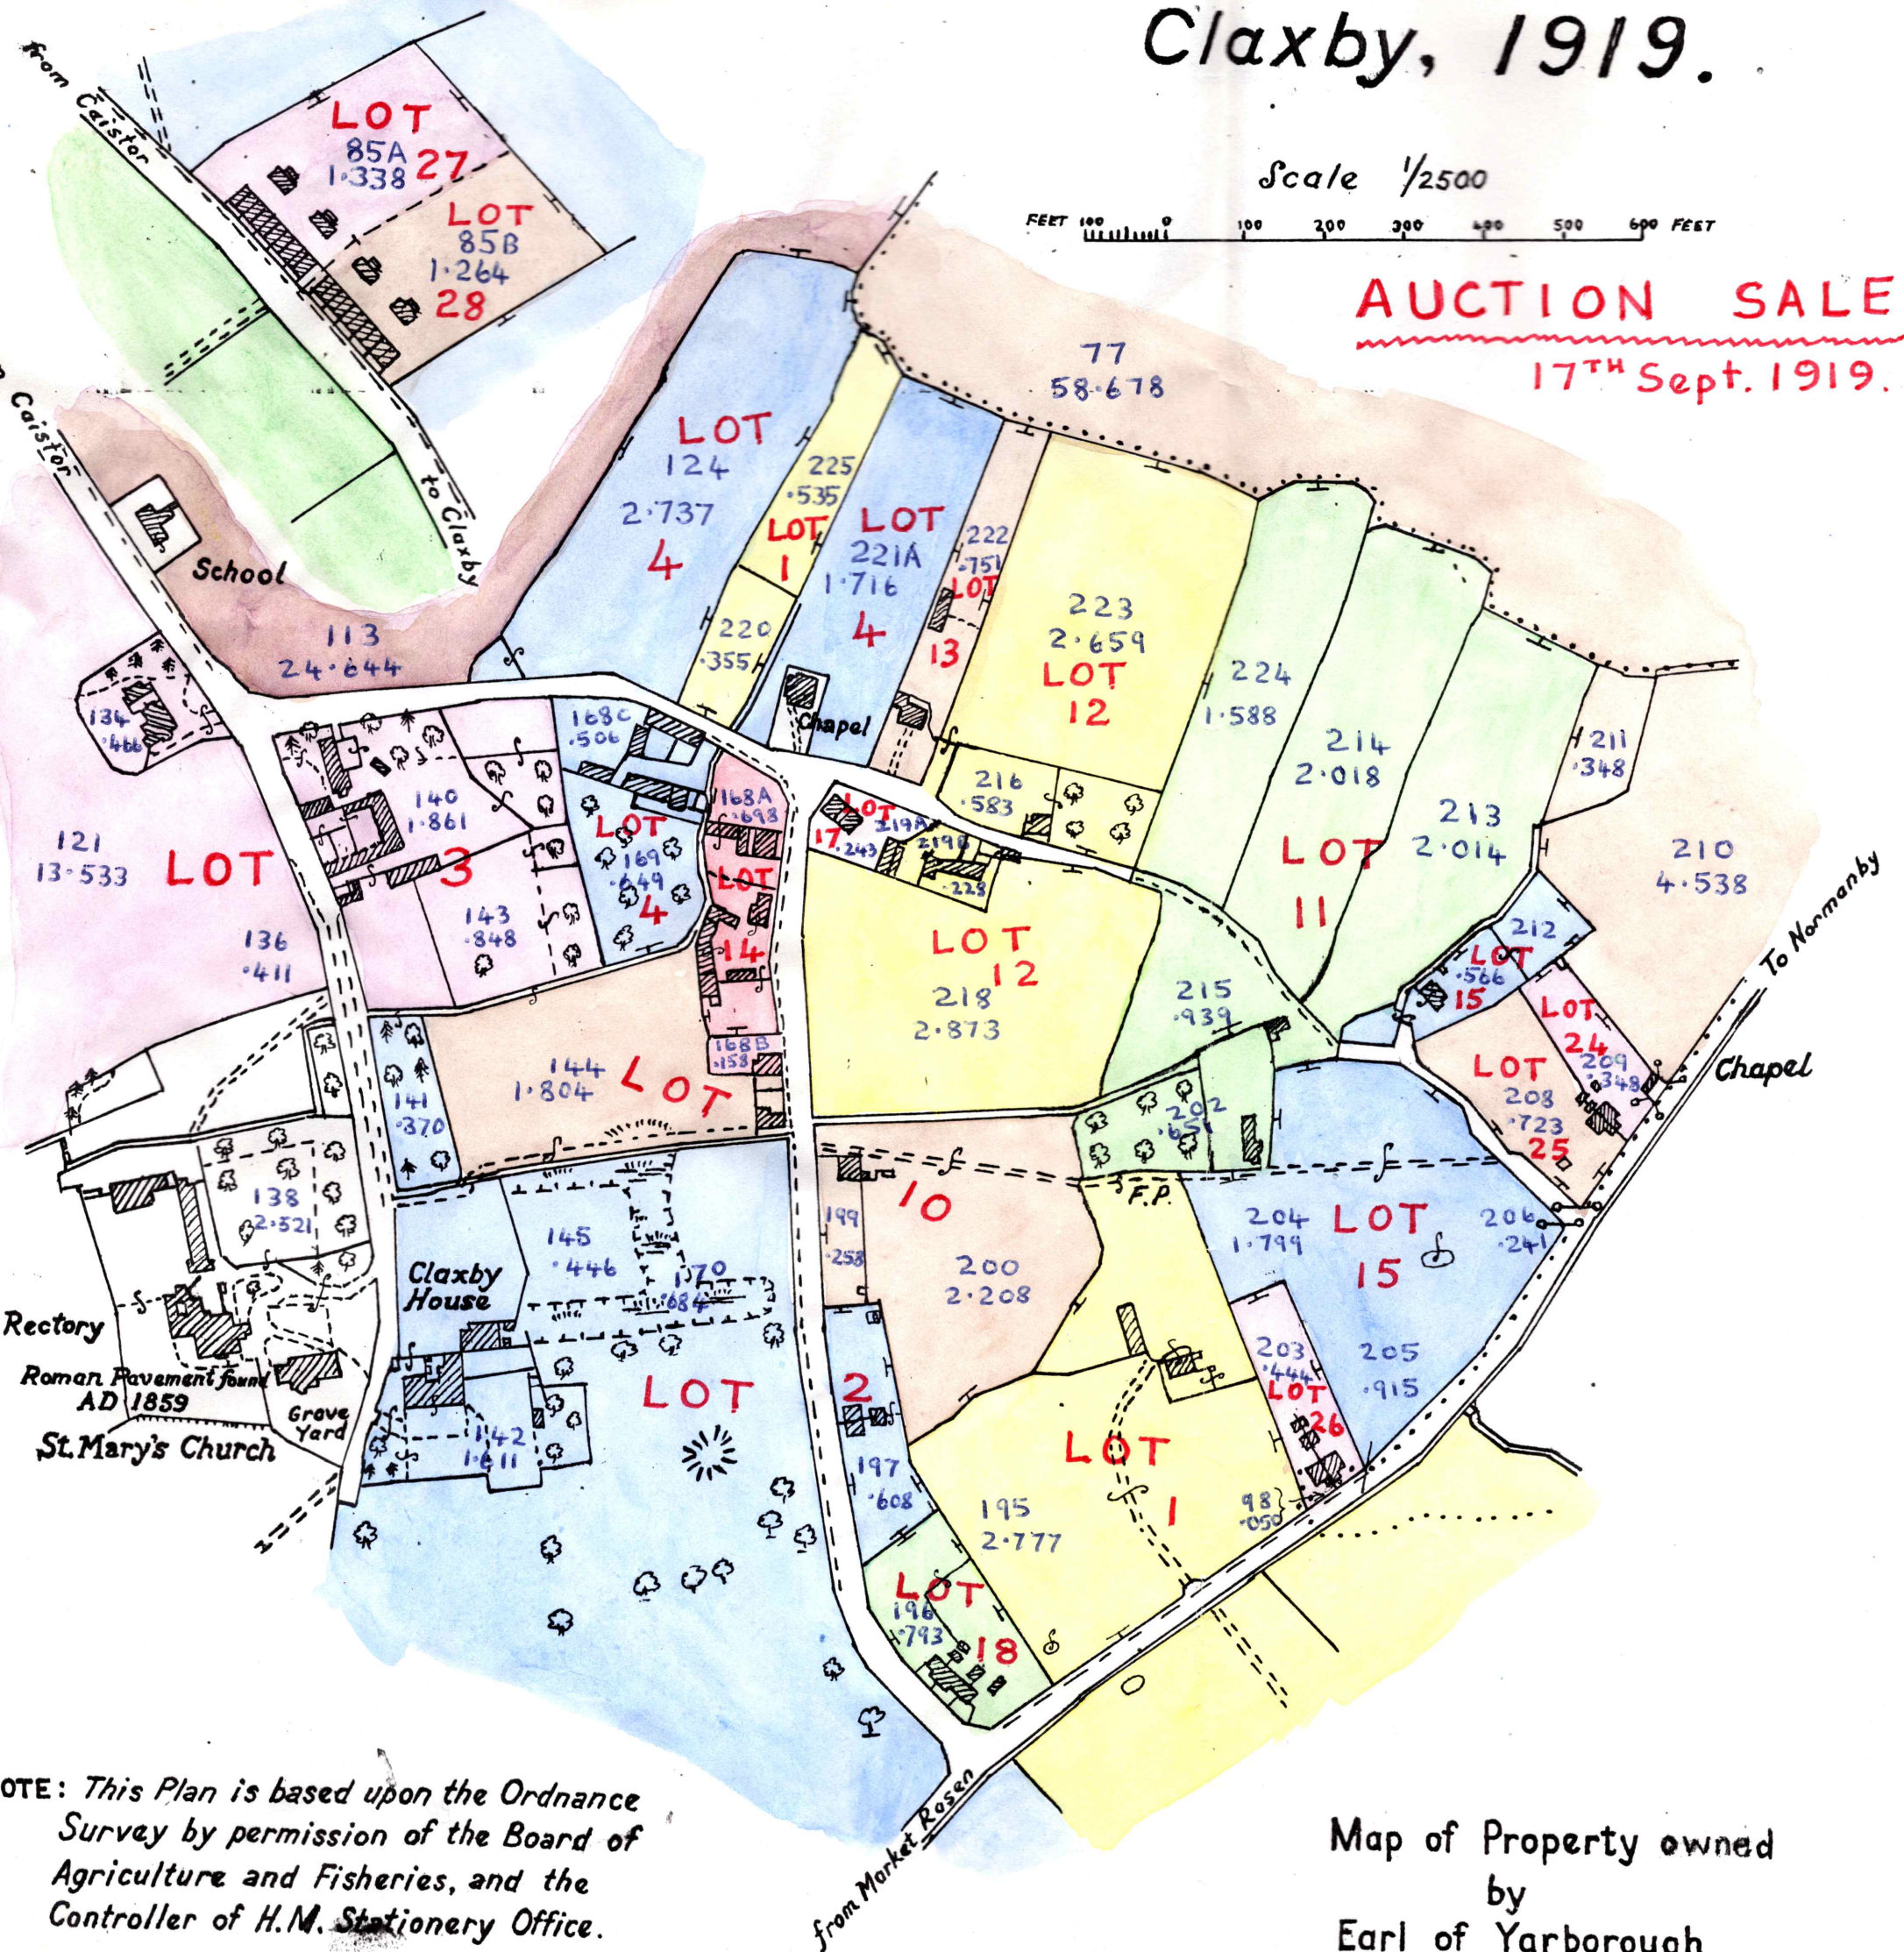

Terrace Houses.

Claxby, 1919.

Scale 1/2500

FEET 100 200 300 400 500 600 FEET

AUCTION SALE
17TH Sept. 1919.

Map of Property owned
by
Earl of Yarborough
- Sept. 1919 -